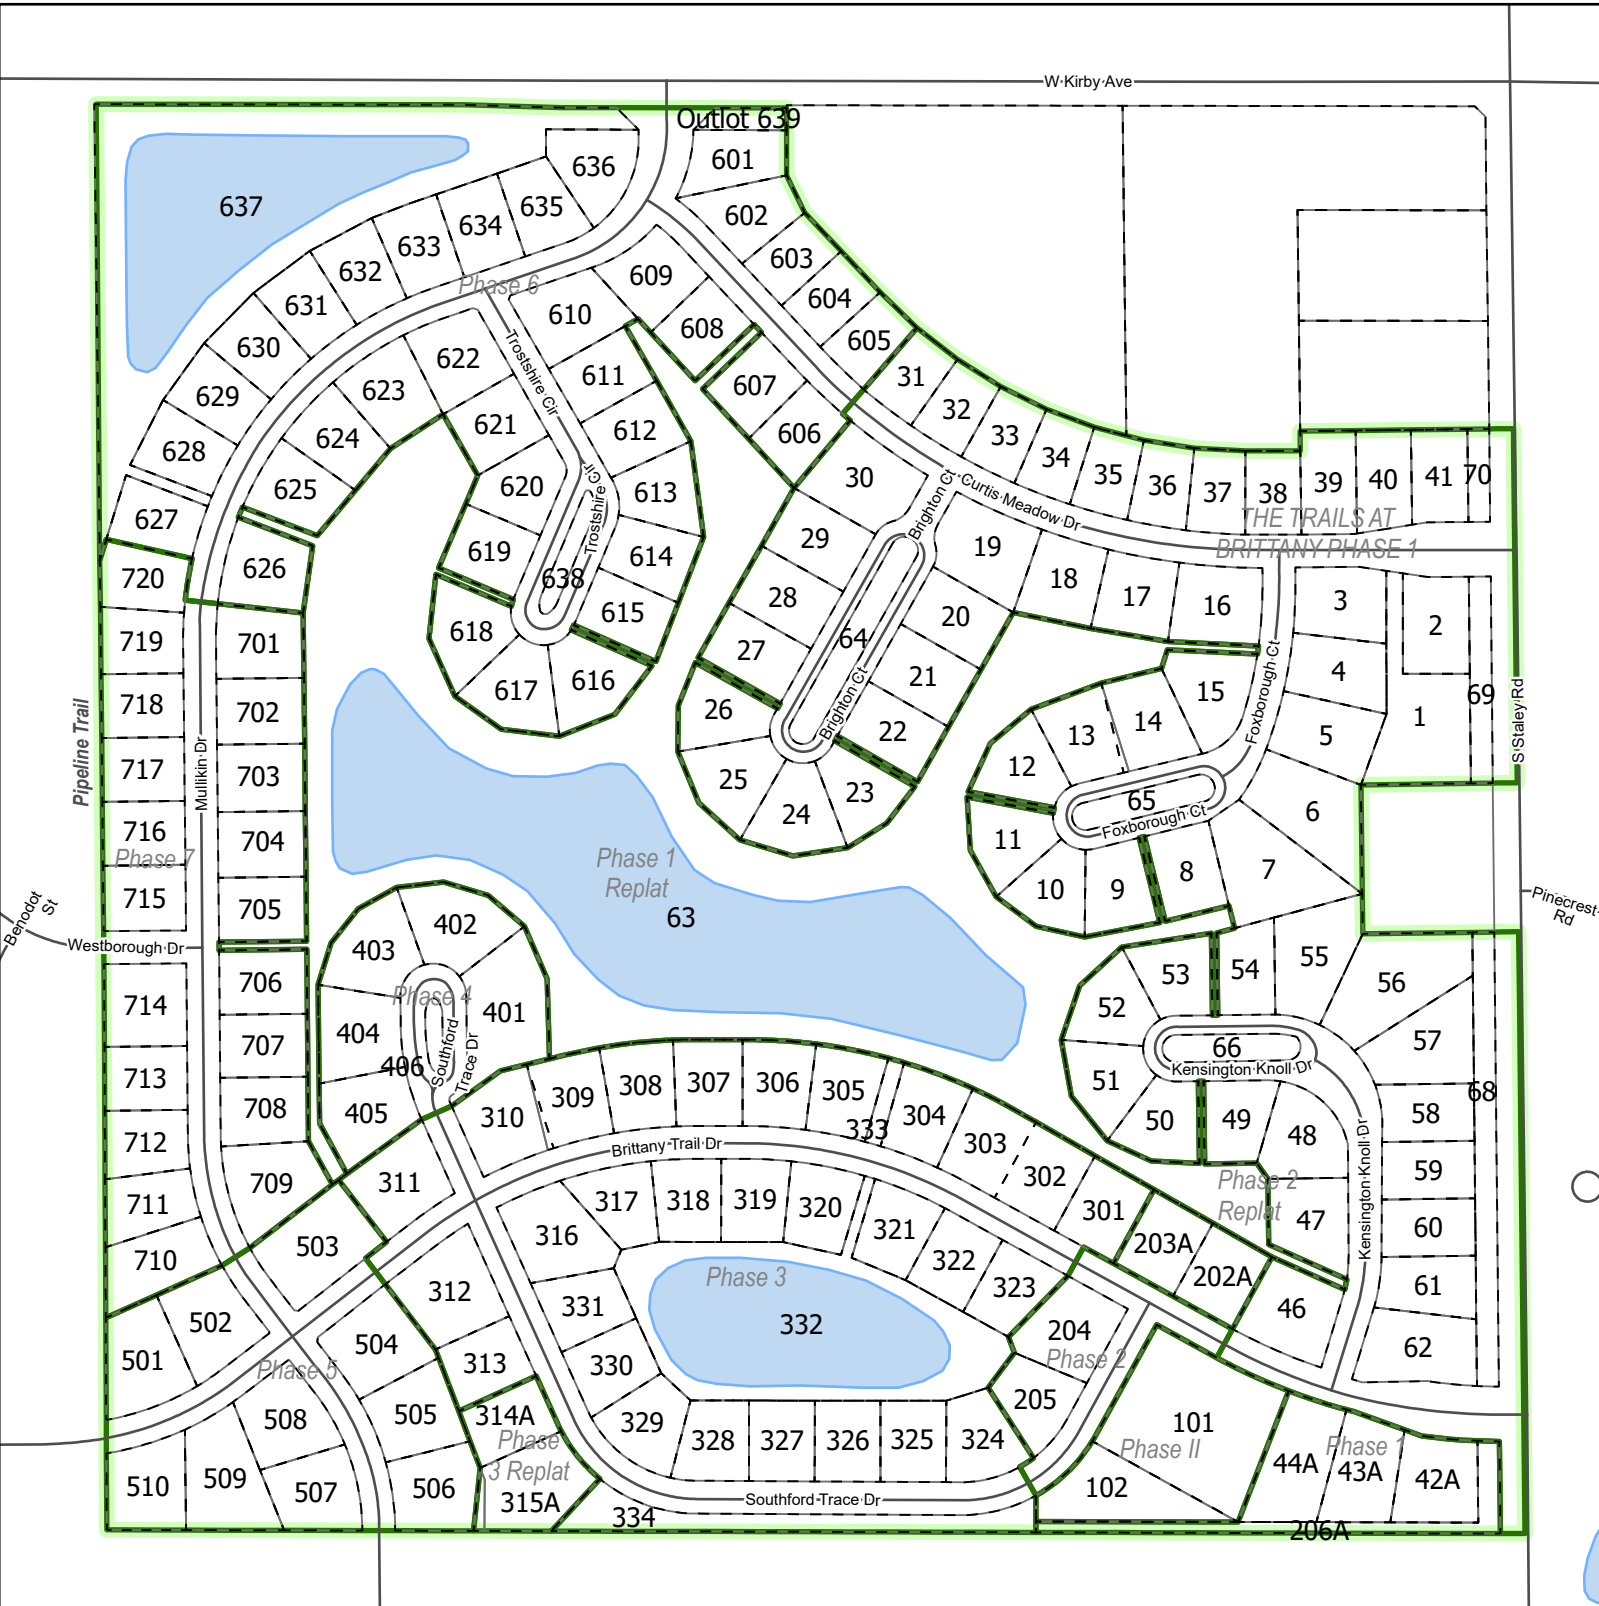

# Trails at Brittany with Lot Numbers

W-Kirby-Ave

## Legend

-  Lots
-  Parcels
-  Trails At Brittany Phases
-  Trails at Brittany
-  Lake

This map was prepared with geographic information system (GIS) data created by the Champaign County GIS Consortium (CCGIS), or other CCGIS member agency. These entities do not warrant or guarantee the accuracy or suitability of GIS data for any purpose. The GIS data within this map is intended to be used as a general index to spatial information and not intended for detailed, site-specific analysis or resolution of legal matters. Users assume all risk arising from the use or misuse of this map and information contained herein. The use of this map constitutes acknowledgement of this disclaimer.